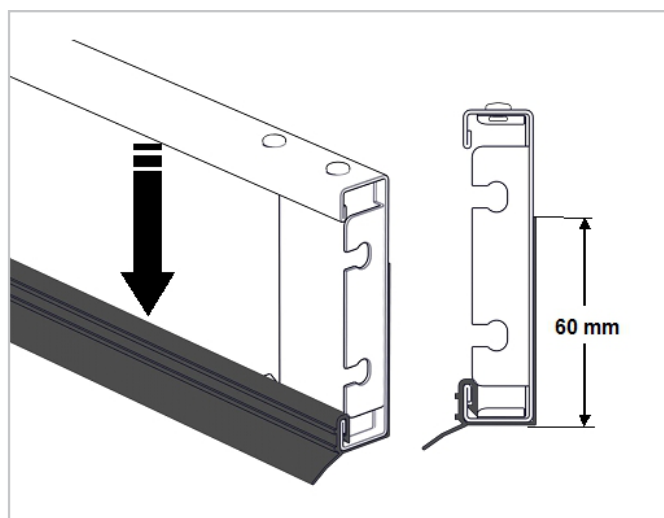

Special seals with broken thermal bridge and painting of lintel profile in any colour further remains optional.

SPECIFICATION

- RAL 9010
- Low seal

Standard:

Optional:

If you have any questions about this Product Info, please contact the TOORS company.