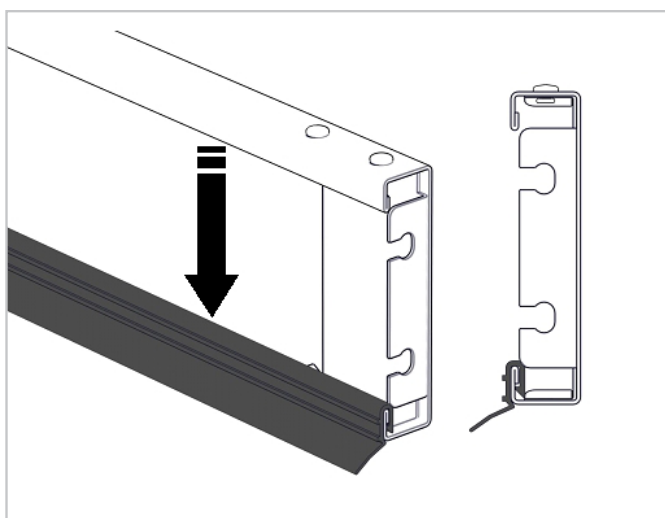

LINTEL PROFILE EXT

Dear business partner,

In this document we would like to inform you about changed configuration of supplied garage doors with extension spring **TOORS GUARDY EXT.**

Based on market requirements, we are going to deliver at new orders both lintel profile painted in RAL 9010 (white) and low seal as standard. Herewith we replace originally offered galvanized profile with seal with broken thermal bridge. The price remains unchanged .

Special seals with broken thermal bridge and painting of lintel profile in any colour further remains optional.

SPECIFICATION

- RAL 9010
- Low seal

Standard:

Optional:

If you have any questions about this Product Info, please contact the TOORS company.